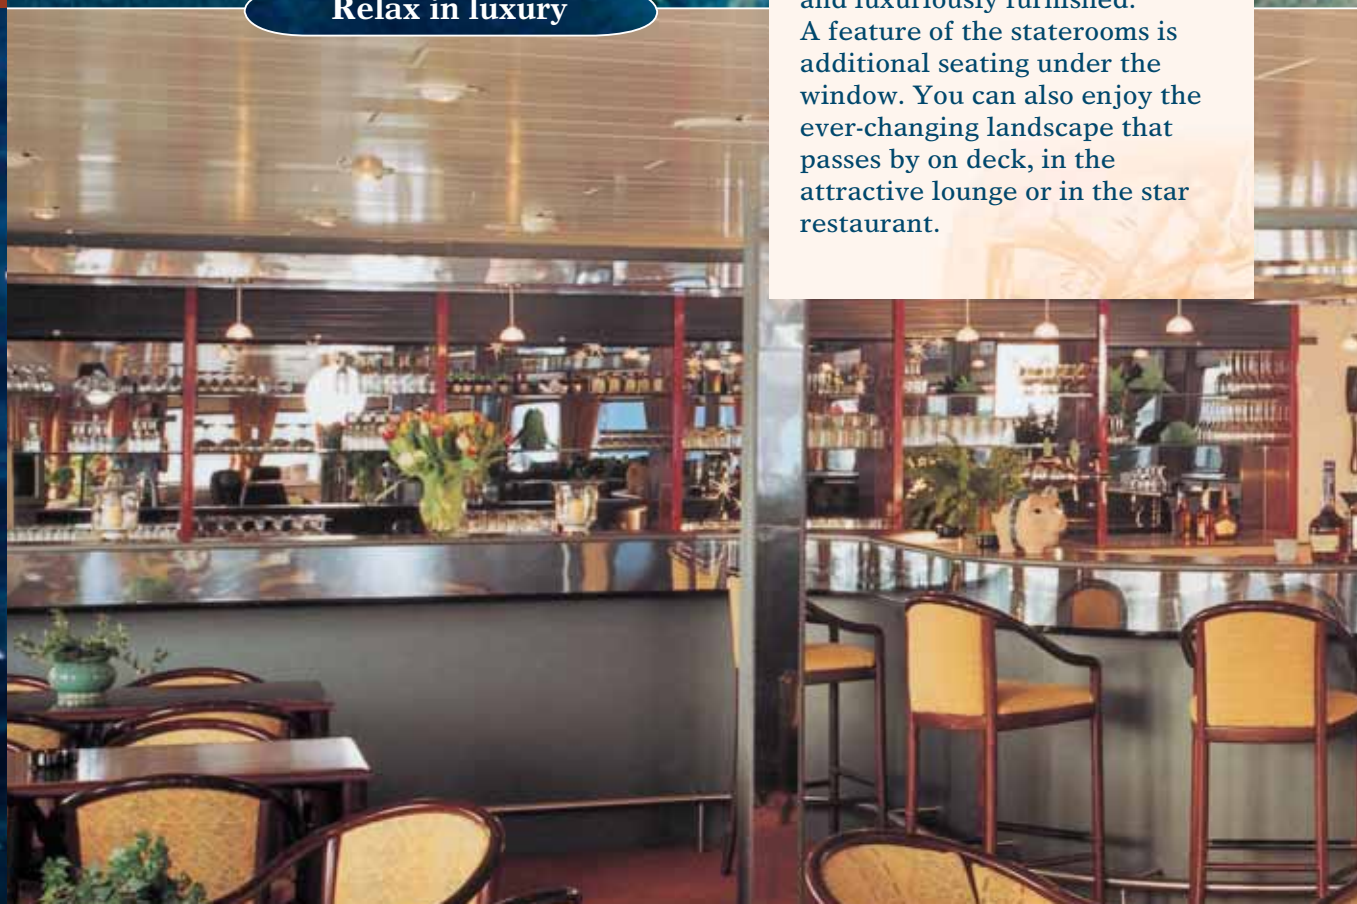

Welcome aboard the
Rex-Rheni

Rijfers River Cruises B.V.

Contemporary comfort in a **classical setting**

Thousands of passengers have had the opportunity to enjoy a cruise aboard the classically styled Rex-Rheni. This ship was originally built in 1979, although only its spaciousness is recognisable from that time. Over the years, the Rex-Rheni has undergone modernisation work at various times, resulting in it still being one of the most modern river cruise ships around today. This magnificent vessel has three decks, with room for 150 passengers in 79 cabins and staterooms.

Rex-Rheni

Relax in luxury

The spacious and luxuriously fitted cabins all have their own shower and toilet and each cabin's air conditioning can be individually controlled. A satellite receiver provides for television and radio in the cabins. And of course, there is a telephone in each cabin.

A large number of the cabins (staterooms) are more spacious and luxuriously furnished. A feature of the staterooms is additional seating under the window. You can also enjoy the ever-changing landscape that passes by on deck, in the attractive lounge or in the star restaurant.