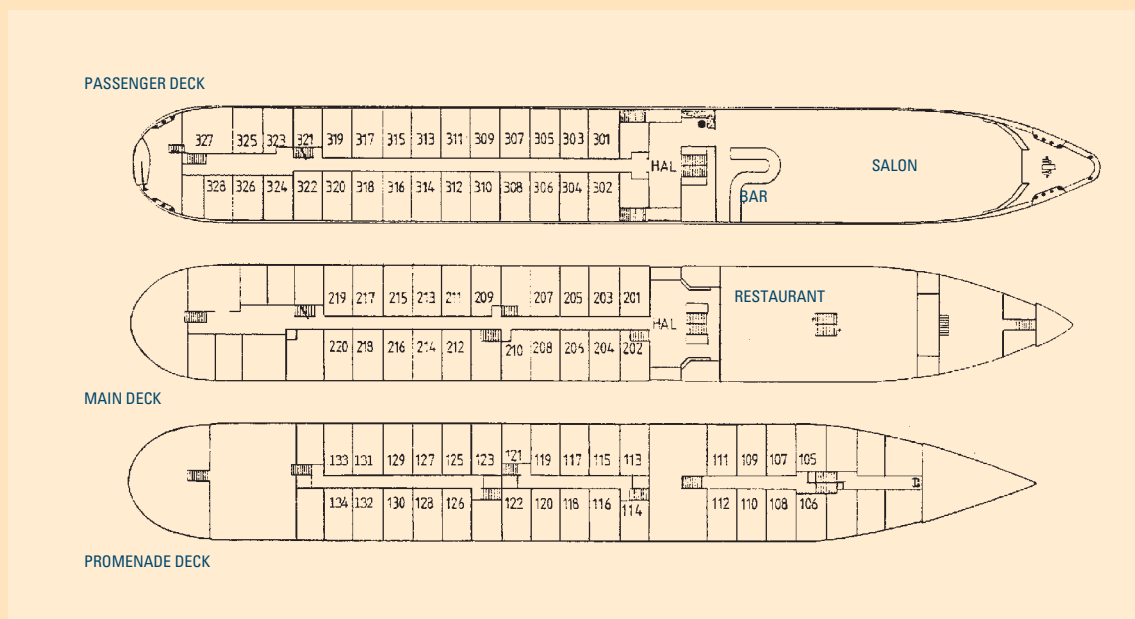

The cabin plan

The classically styled 'Rex-Rheni' has 77 cabins on three decks with room for 150 passengers. There is also a crew of around 27 on board. The furnishings have a fresh and modern style and guests will be surprised by the spaciousness of the lounge and restaurant.

Dimensions

Dimensions	Length	90.5 m
	Width	11.4 m
	Draught	1.5 m
	Height	7.2 m
	Engines	2 x 1,000 hp; 250 hp bow propeller
	Year built	1979 (modernised in 1996, 2000 and 2007)

Rijfers River Cruises B.V.
Postbus 286
6800 AG Arnhem

Welcome aboard the
Rex-Rheni

Rijfers River Cruises B.V.

Contemporary comfort in a **classical setting**

Thousands of passengers have had the opportunity to enjoy a cruise aboard the classically styled Rex-Rheni. This ship was originally built in 1979, although only its spaciousness is recognisable from that time. Over the years, the Rex-Rheni has undergone modernisation work at various times, resulting in it still being one of the most modern river cruise ships around today. This magnificent vessel has three decks, with room for 150 passengers in 79 cabins and staterooms.