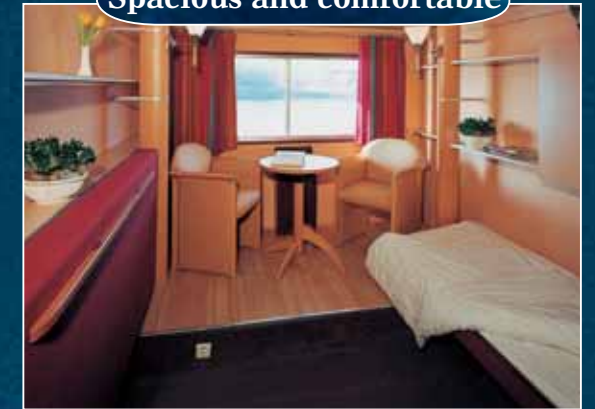

Spacious and comfortable