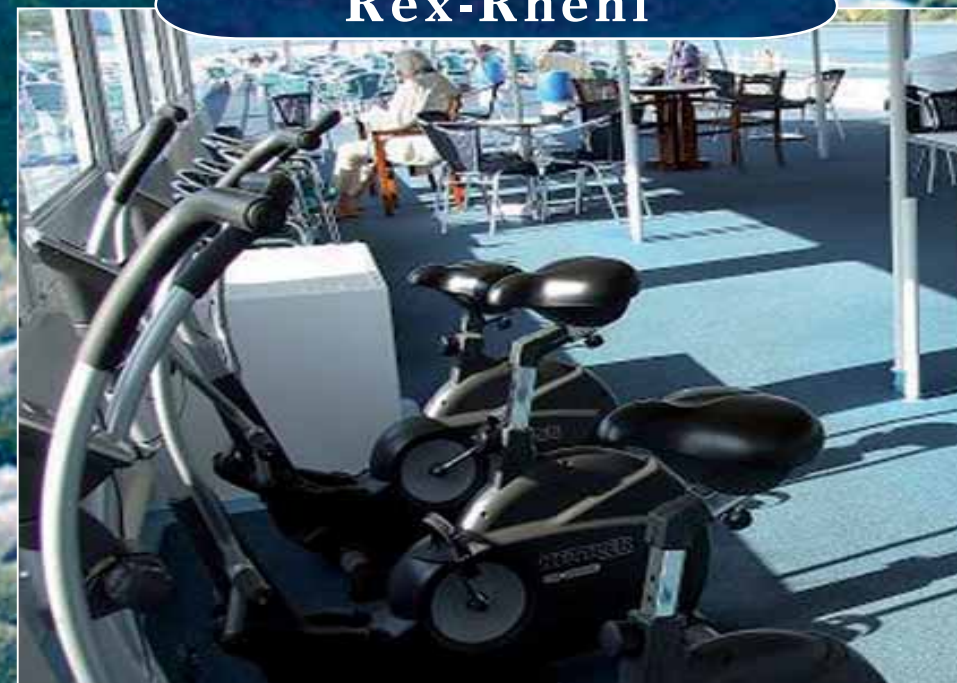

Welcome aboard the
Rex-Rheni

Rijfers River Cruises B.V.

Contemporary comfort in a **classical setting**

Thousands of passengers have had the opportunity to enjoy a cruise aboard the classically styled Rex-Rheni. This ship was originally built in 1979, although only its spaciousness is recognisable from that time. Over the years, the Rex-Rheni has undergone modernisation work at various times, resulting in it still being one of the most modern river cruise ships around today. This magnificent vessel has three decks, with room for 150 passengers in 79 cabins and staterooms.

A large number of the cabins (staterooms) are more spacious and luxuriously furnished. A feature of the staterooms is additional seating under the window. You can also enjoy the ever-changing landscape that passes by on deck, in the attractive lounge or in the star restaurant.

Classic and stylish

Spacious and comfortable

Pleasant ambience

Rex-Rheni

Bathe in Luxury